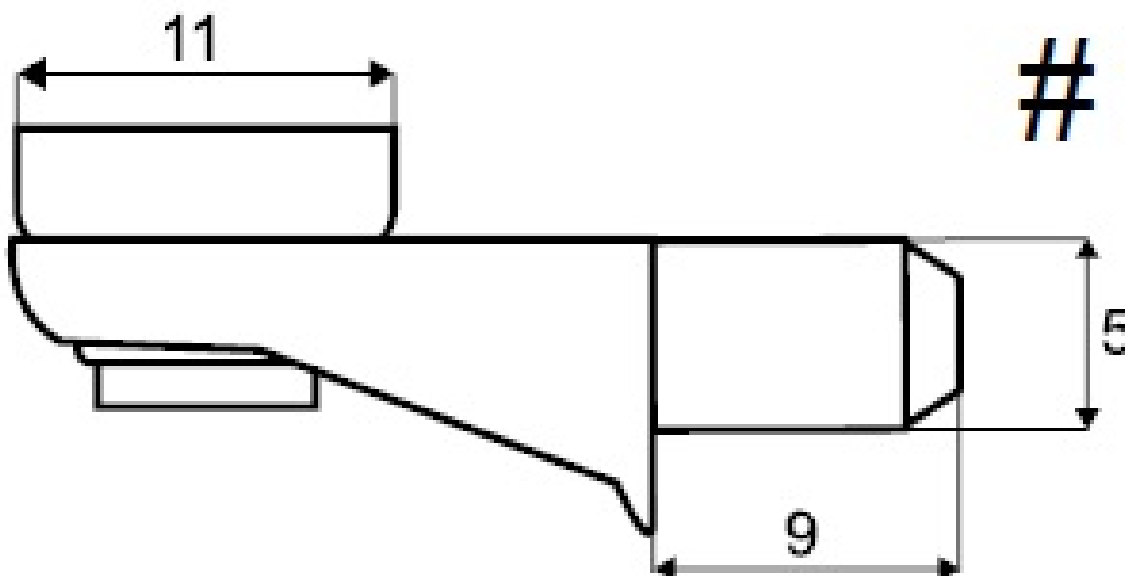

PRODUCT SHEET

Description:

Shelf Support W/Suction Pad #215, ø5mm, Nickel Plated

Item number:

22.02.241-1

Units	Box	Carton	HS Code	Barcode
Pcs.	400	4000	8302420090	 5704866079235

215